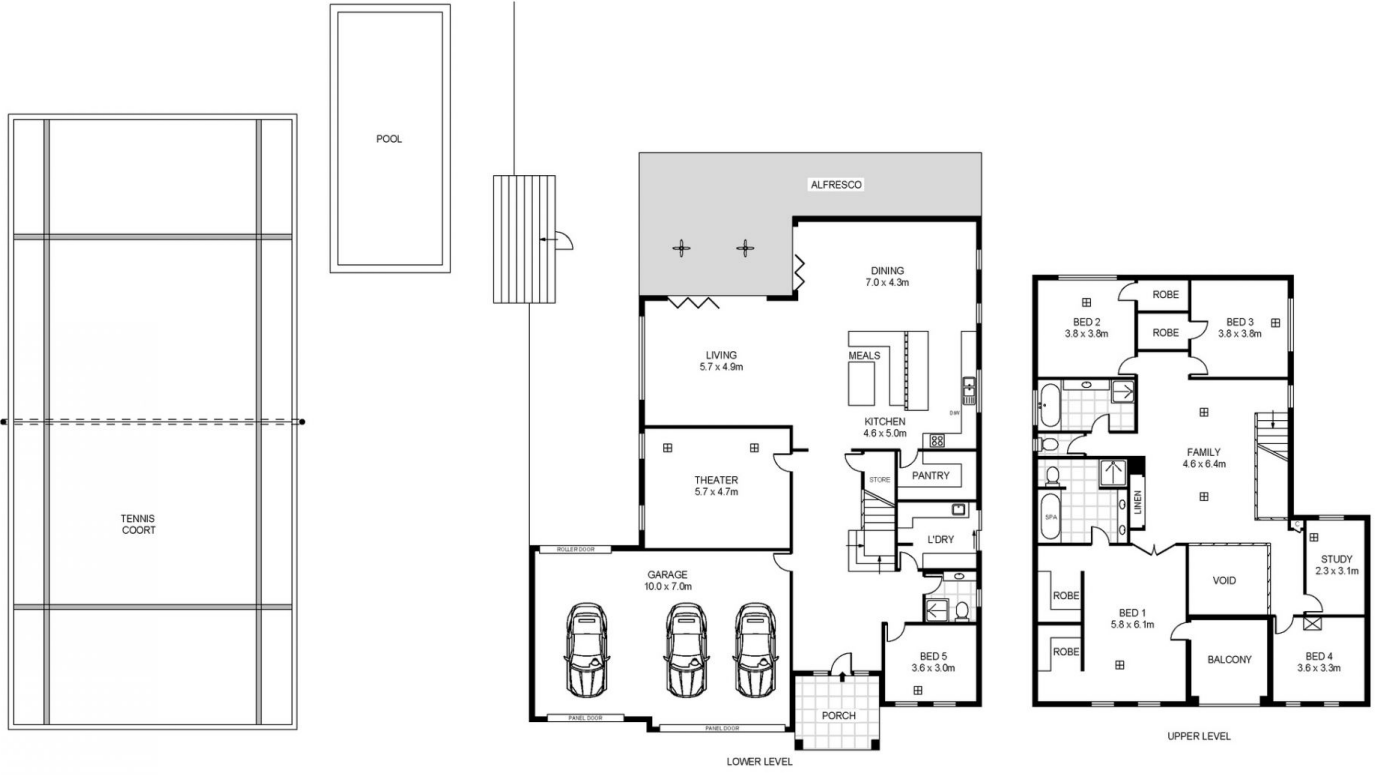

INT : 352m²
GARAGE : 67m²

45 Bellevue Circuit, Gulfview Heights